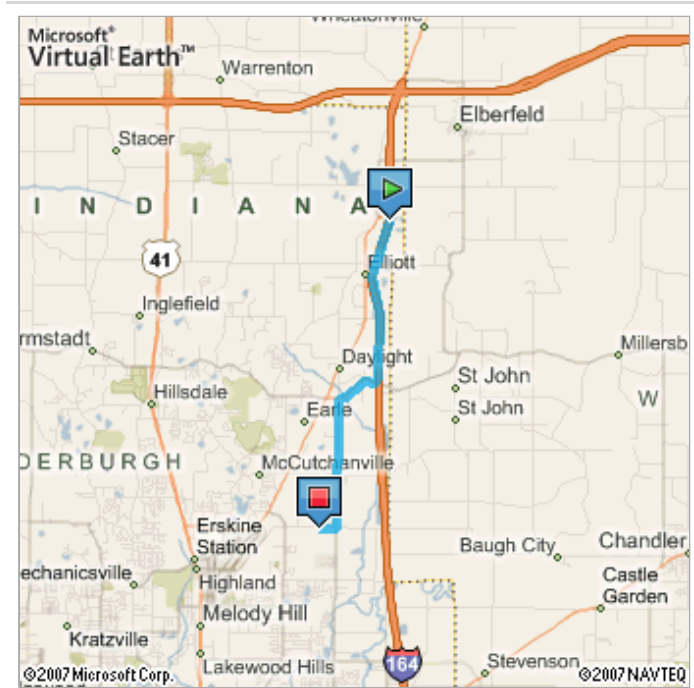

## 1-click directions to Destination

Show directions from:

- the north (via I-164 S)
- the north (via US-41)
- the north (via SR-57)
- the south (via I-164)
- View All

 <b>From the north (via I-164 S)</b>
<div style="display: flex; align-items: center;">  <div style="flex-grow: 1;">1. At exit 15, take ramp <b>right</b> and follow signs for <b>Boonville-New Harmony Rd</b></div> <div style="text-align: right; width: 100px;">0.3 mi</div> </div>
<div style="display: flex; align-items: center;">  <div style="flex-grow: 1;">2. Turn <b>right</b> onto <b>E Boonville New Harmony Rd</b></div> <div style="text-align: right; width: 100px;">0.9 mi</div> </div>
<div style="display: flex; align-items: center;">  <div style="flex-grow: 1;">3. Turn <b>left</b> onto <b>N Green River Rd</b></div> <div style="text-align: right; width: 100px;">2.5 mi</div> </div>
<div style="display: flex; align-items: center;">  <div style="flex-grow: 1;">4. Turn <b>right</b> onto <b>Millersburg Rd</b></div> <div style="text-align: right; width: 100px;">0.3 mi</div> </div>
<div style="display: flex; align-items: flex-start;"> <div style="margin-right: 10px; width: 20px; height: 20px; background-color: red; border: 1px solid black;"></div> <div style="flex-grow: 1;">                     5. Arrive at <b>Destination</b> on the left  <i>The last intersection is Newbury Rd</i>  <i>If you reach Hedden Rd, you've gone too far</i> </div> </div>

These directions are subject to the [Windows Live Terms of Use](#) and for informational purposes only. No guarantee is made regarding their completeness or accuracy. Construction projects, traffic, or other events may cause actual conditions to differ from these results.