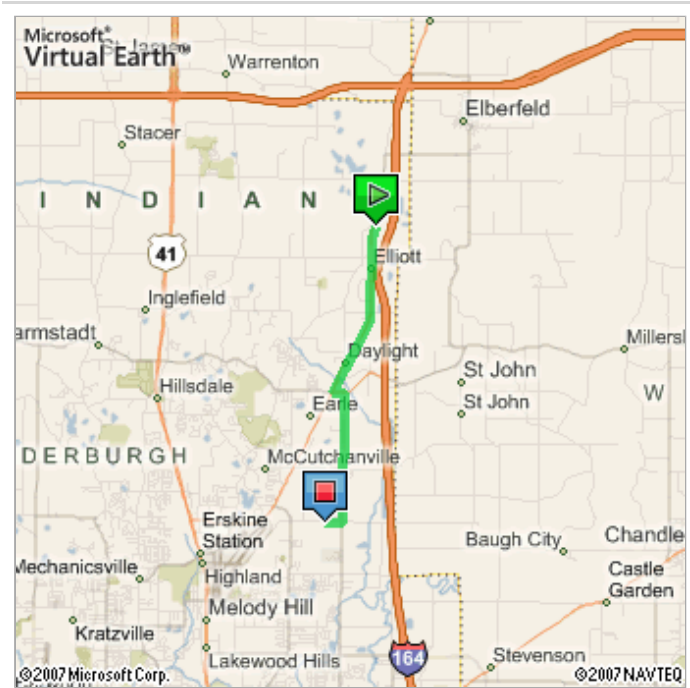

1-click directions to Destination

Show directions from:

- the north (via I-164 S)
- the north (via US-41)
- the north (via SR-57)
- the south (via I-164)
- View All

57	From the north (via SR-57)	
←	1. Turn left onto E Boonville New Harmony Rd	0.2 mi
→	2. Turn right onto N Green River Rd	2.5 mi
→	3. Turn right onto Millersburg Rd	0.3 mi
■	4. Arrive at Destination on the left <i>The last intersection is Newbury Rd</i> <i>If you reach Hedden Rd, you've gone too far</i>	

These directions are subject to the [Windows Live Terms of Use](#) and for informational purposes only. No guarantee is made regarding their completeness or accuracy. Construction projects, traffic, or other events may cause actual conditions to differ from these results.