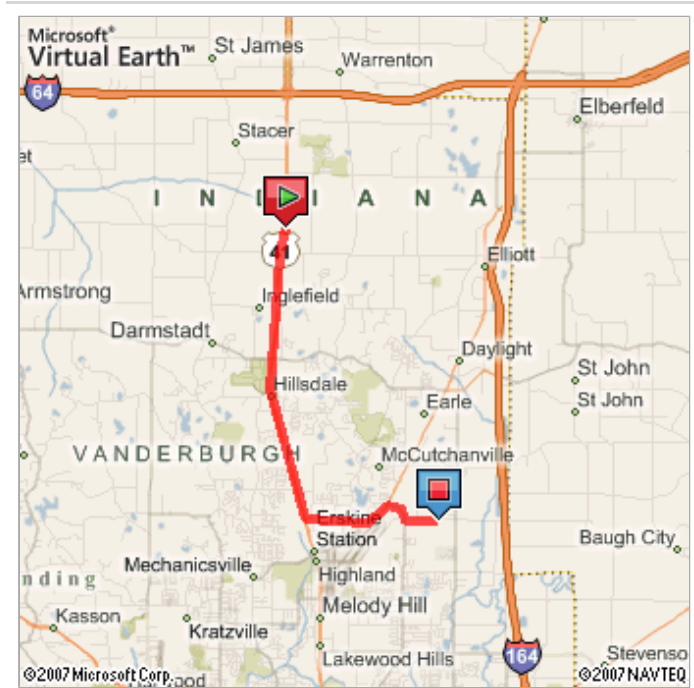

## 1-click directions to Destination

Show directions from:

- the north (via I-164 S)
- the north (via US-41)
- the north (via SR-57)
- the south (via I-164)
- ■ ■ View All

 <b>From the north (via US-41)</b>		
	1. Turn <b>left</b> onto <b>SR-57</b>	1.7 mi
	2. Turn <b>right</b> onto <b>Oak Hill Rd</b>	0.5 mi
	3. Turn <b>left</b> onto <b>Millersburg Rd</b>	0.6 mi
<span style="color: red;">■</span>	4. Arrive at <b>Destination</b> on the right <i>The last intersection is Hedden Rd If you reach Newbury Rd, you've gone too far</i>	

These directions are subject to the [Windows Live Terms of Use](#) and for informational purposes only. No guarantee is made regarding their completeness or accuracy. Construction projects, traffic, or other events may cause actual conditions to differ from these results.