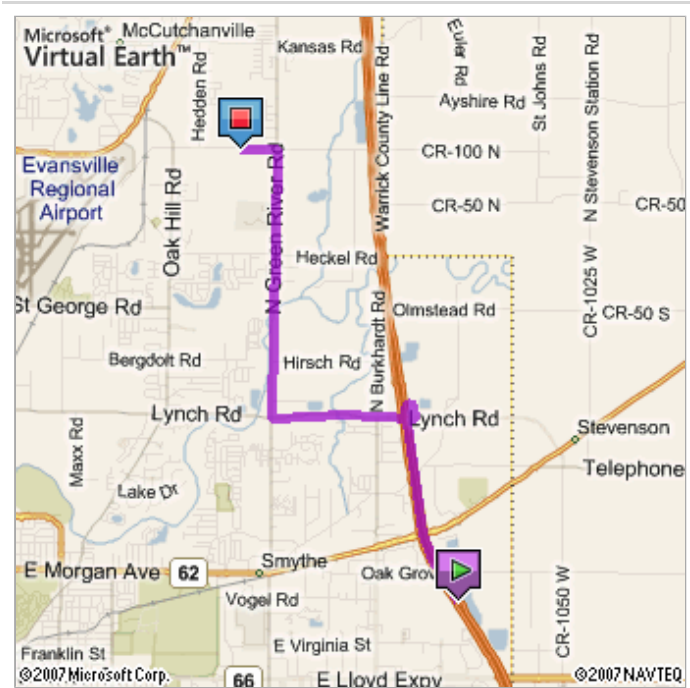

1-click directions to Destination

Show directions from:

- the north (via I-164 S)
- the north (via US-41)
- the north (via SR-57)
- the south (via I-164)
- View All

From the south (via I-164)	
1. At exit 10 , take ramp right and follow signs for Lynch Rd.	0.4 mi
2. Turn right onto Lynch Rd	1.4 mi
3. Turn right onto N Green River Rd	2.6 mi
4. Turn left onto Millersburg Rd	0.3 mi
5. Arrive at Destination on the left <i>The last intersection is Newbury Rd If you reach Hedden Rd, you've gone too far</i>	

These directions are subject to the [Windows Live Terms of Use](#) and for informational purposes only. No guarantee is made regarding their completeness or accuracy. Construction projects, traffic, or other events may cause actual conditions to differ from these results.