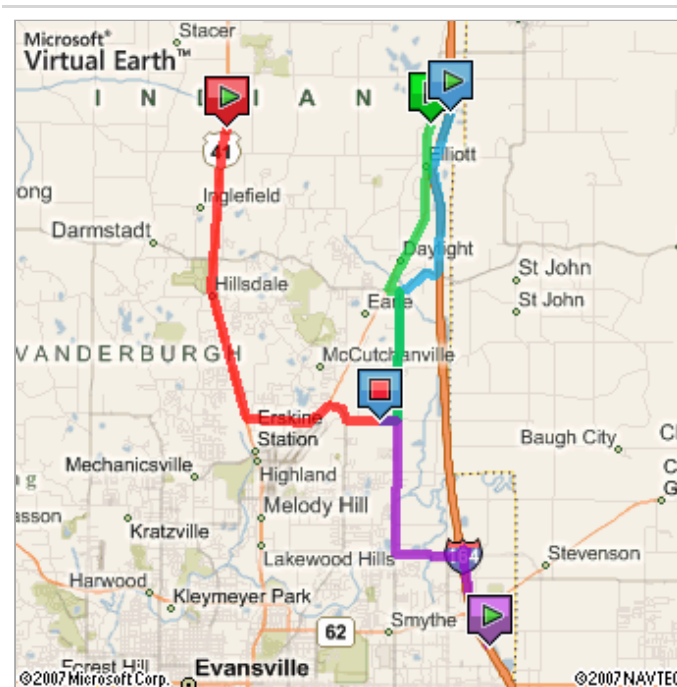

1-click directions to Destination

Show directions from:

- the north (via I-164 S)
- the north (via US-41)
- the north (via SR-57)
- the south (via I-164)
- ■ ■ ■ View All

 From the north (via I-164 S)	
1. At exit 15 , take ramp right and follow signs for Boonville-New Harmony Rd	0.3 mi
2. Turn right onto E Boonville New Harmony Rd	0.9 mi
3. Turn left onto N Green River Rd	2.5 mi
4. Turn right onto Millersburg Rd	0.3 mi
5. Arrive at Destination on the left	

 From the north (via US-41)	
1. Turn left onto SR-57	1.7 mi
2. Turn right onto Oak Hill Rd	0.5 mi
3. Turn left onto Millersburg Rd	0.6 mi
4. Arrive at Destination on the right	

 From the north (via SR-57)	
1. Turn left onto E Boonville New Harmony Rd	0.2 mi
2. Turn right onto N Green River Rd	2.5 mi
3. Turn right onto Millersburg Rd	0.3 mi
4. Arrive at Destination on the left	

 From the south (via I-164)	
1. At exit 10 , take ramp right and follow signs for Lynch Rd.	0.4 mi
2. Turn right onto Lynch Rd	1.4 mi
3. Turn right onto N Green River Rd	2.6 mi
4. Turn left onto Millersburg Rd	0.3 mi
5. Arrive at Destination on the left	